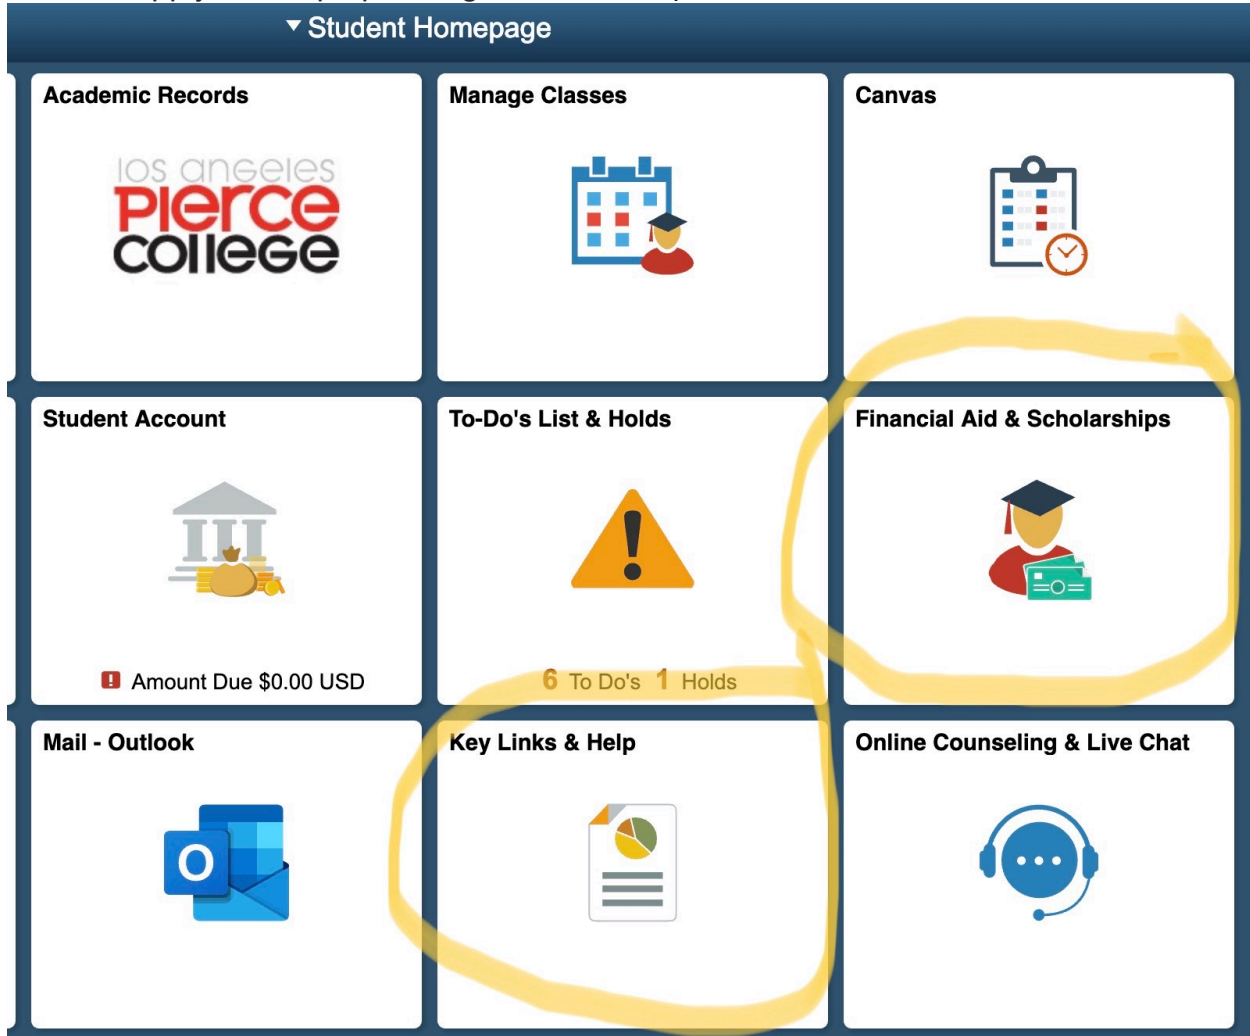

# LACCD Students Laptop Scholarship

You can apply for a laptop through the student portal.

The application can be found under "Financial Aid & Scholarships" for some students and for others it is under "Key Links & Help."

If it is under Key Links:

 <b>Key Links</b>
 Link to <b>Campus</b> Bookstore
 Scholarship
 FAQs
 LA County Services

## Key Links

The items in this navigation collection will provide you with quick access to important college and community information and services. This page is updated periodically, so visit this site frequently. Please select the option from the list to be redirected to the desired page.